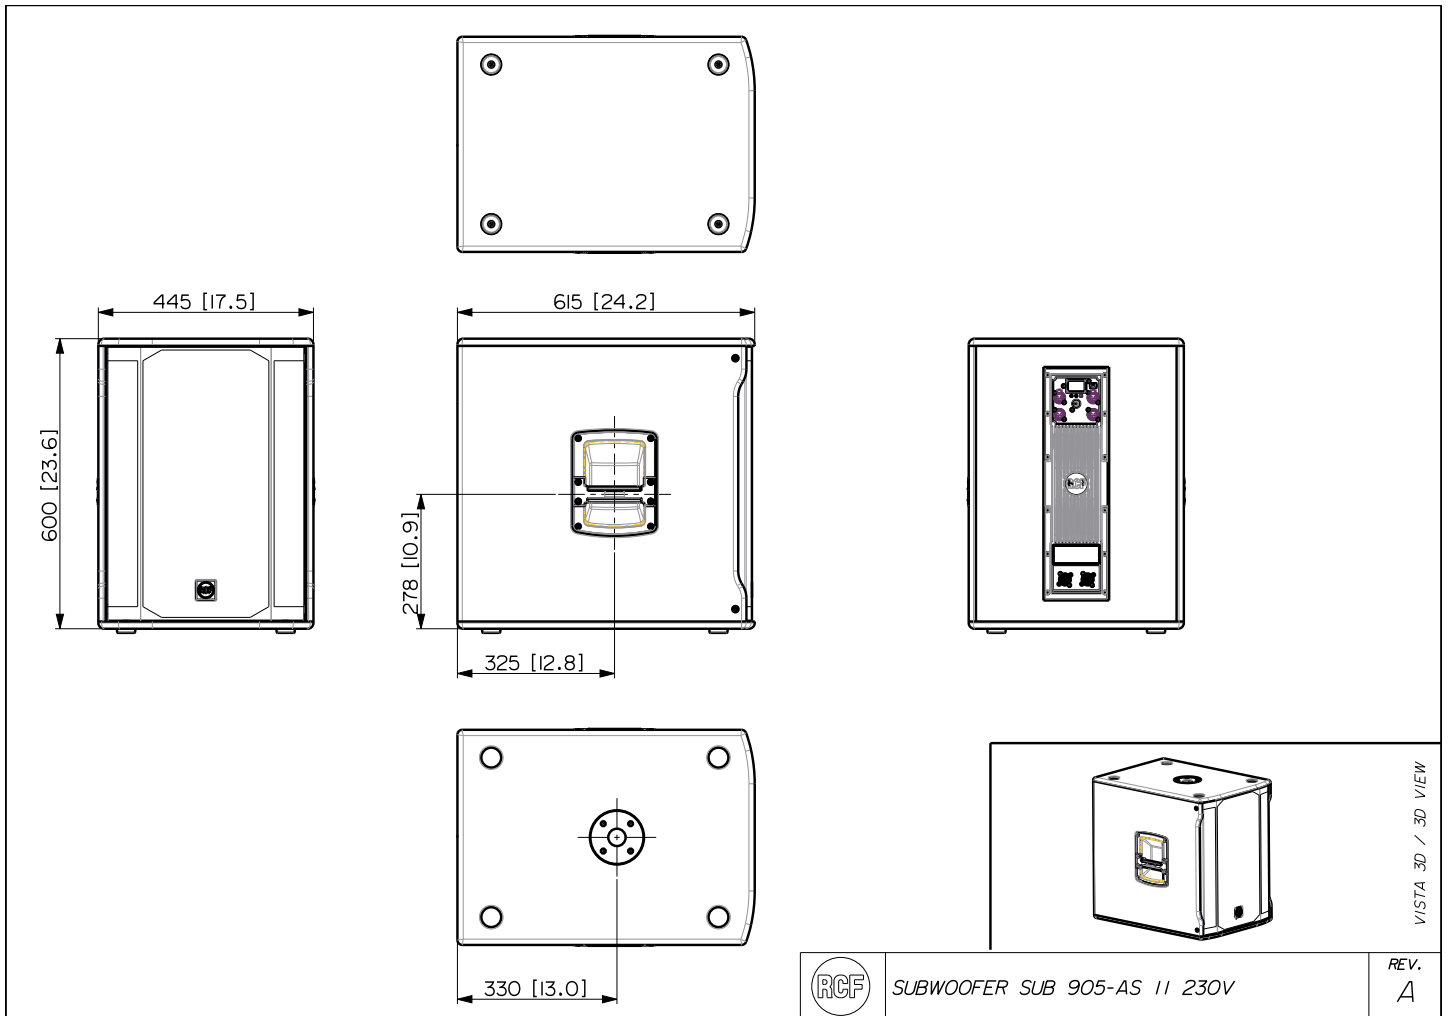

SUBWOOFER SUB 905-AS II 230V

REV.
A

VISTA 3D / 3D VIEW